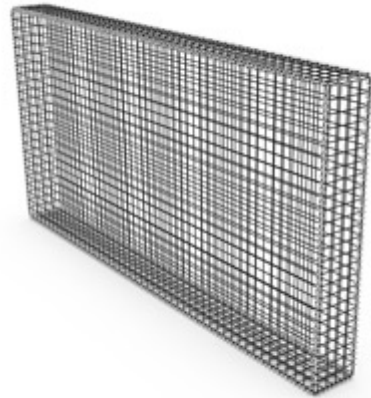

GABION BENCH

Gabion Bench

Panel	Elite, Evolution or 2"x2" mesh
Elite and Evolution opening	1.97" x 7-7/8" center to center
2"x2" mesh opening	2" center to center
Depth	24"
Height	16"
Width	48" or 72"
Elite Finish	Pre-galvanized and powder coated
Evolution Finish	Hot dipped Galvanized
2" x 2" Mesh Finish	Pre-galvanized & Powder coated

GABION BENCH – FRAMED

Gabion Bench Framed

Panel	Elite, Evolution or 2"x2" mesh
Elite and Evolution opening	1.97" x 7-7/8" center to center
2"x2" mesh opening	2" center to center
Depth	27"
Height	20"
Width	50.5" or 74.5"
Elite Finish	Pre-galvanized and powder coated
Evolution Finish	Hot dipped Galvanized
2" x 2" Mesh Finish	Pre-Galvanized & Powder coated
Frame	Steel Angle 2.5" x 2.5"

GABION FENCE

Gabion Fence	
Panel	Elite, Evolution or 2"x2" mesh
Elite and Evolution opening	1.97" x 7-7/8" center to center
2"x2" mesh opening	2" center to center
Depth	8"
Height	48"
Width	100" Elite/Evolution 98" 2" mesh
Elite Finish	Pre-galvanized and powder coated
Evolution Finish	Hot dipped Galvanized
2" x 2" Mesh Finish	Pre-galvanized Powder coated