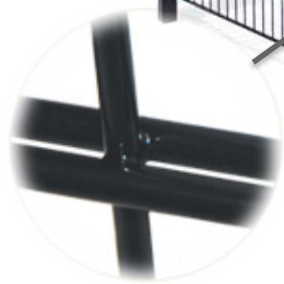

Secur Double Wire

SECUR	
Panel	Double wire
Horizontal wire	2 x 0 GA
Vertical wire	1 x 4 GA
Mesh opening	2" x 8" - c/c nominal 1.74" x 7.60" – inside wires
Standard height	4', 6', 8'
Standard length	8' 3"
Square post	2"x2" or 3"x3" with Universal brackets (±1 1/2" slot allowance)
Caps	Two styles: square or square with ball
Special Panel Fitting	Versatile brackets adapt to many special applications
Opacity/Openness	16% / 84%
Finish	Pre-galvanized & powder coated, or hot-dipped galvanized unfinished