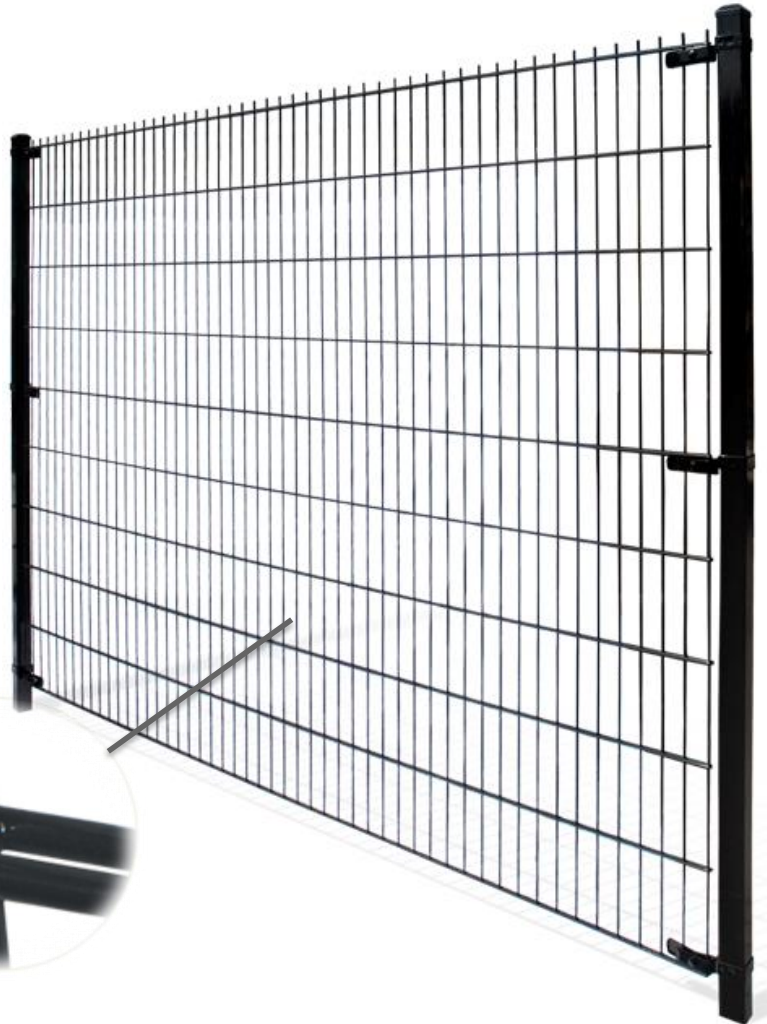

Secur Double Wire

SECUR	
Panel	Double wire
Horizontal wire	2 x 0 GA
Vertical wire	1 x 4 GA
Mesh opening	2" x 8" - c/c nominal 1.74" x 7.60" – inside wires
Standard height	4', 6', 8'
Standard length	8' 3"
Square post	2"x2" or 3"x3" with Universal brackets (±1 1/2" slot allowance)
Caps	Two styles: square or square with ball
Special Panel Fitting	Versatile brackets adapt to many special applications
Opacity/Openness	16% / 84%
Finish	Pre-galvanized & powder coated, or hot-dipped galvanized unfinished