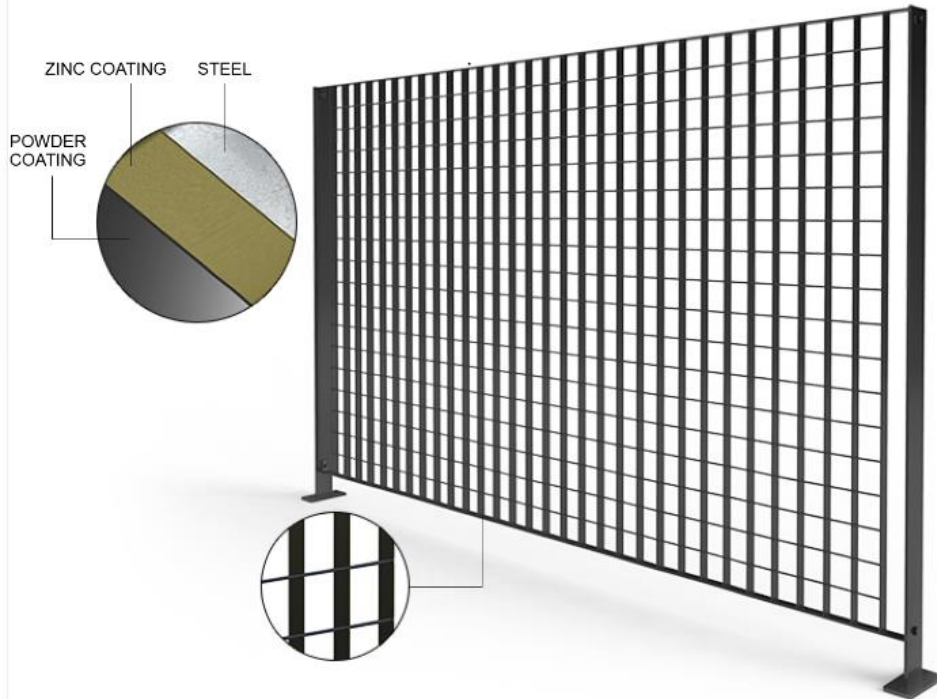

# VERTICAL GRATING OMEGA 20

## OMEGA 0

<b>Horizontal wires</b>	Round, 6 GA (Diameter 4.88 mm)
<b>Vertical bars</b>	1" x 14GA (25mm x 2 mm) Flat
<b>Openings*</b>	2 7/16" x 2 5/8" (62mm x 66 mm)
<b>Standard Heights</b>	47" - 78" - 99" (1200 – 2000 – 2500 mm)
<b>Standard Length</b>	78" (2000 mm)
<b>Gap Bottom panel/Ground</b>	3 7/8" (98 mm)
<b>Posts</b>	2" x 2" or 3" x 3" or Flat Posts
<b>Caps</b>	Flat post = No Cap Square post = Aluminum Square
<b>Opacity/Openness</b>	11% / 89%
<b>Finish</b>	Pre-galvanized & powder coated
	* Mesh openings may have some sharp tags around welds. Please request a sample