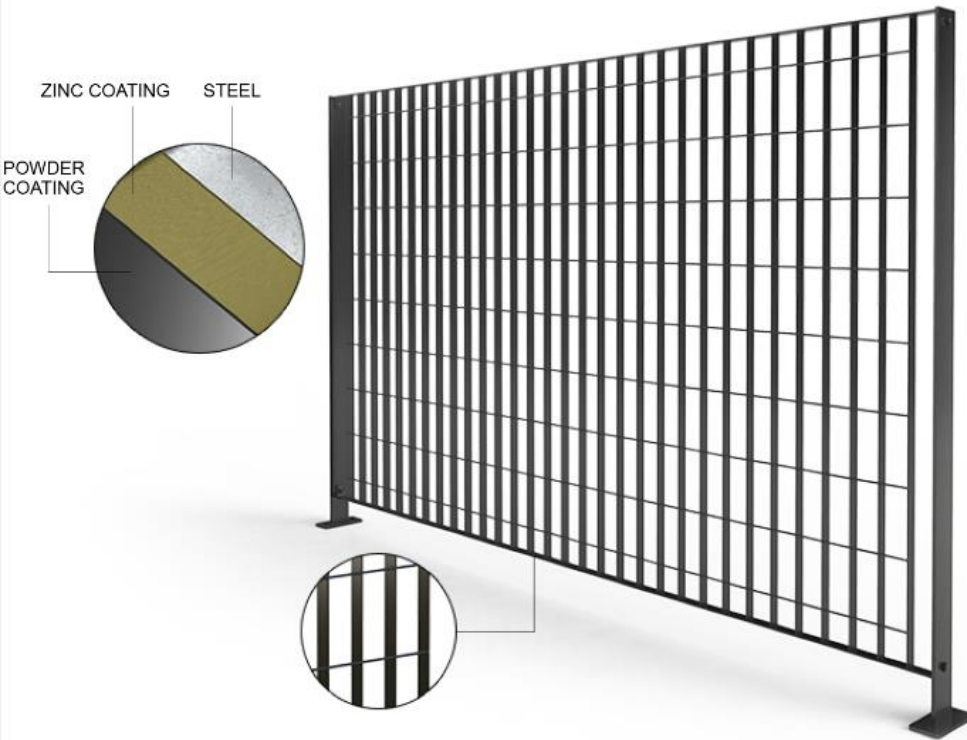

VERTICAL GRATING OMEGA 10

OMEGA 10

Horizontal wires	Round, 6 GA (Diameter 4.88 mm)
Vertical bars	1" x 14GA (25mm x 2 mm) Flat
Openings*	2 7/16" x 5 3/16" (62mm x 132 mm)
Standard Heights	47" - 78" - 99" (1200 – 2000 – 2500 mm)
Standard Length	78" (2000 mm)
Gap Bottom panel/Ground	3 7/8" (98 mm)
Posts	2" x 2" or 3" x 3" or Flat Posts
Caps	Flat post = No Cap Square post = Aluminum Square
Opacity/Openness	9.5% / 90.5%
Finish	Pre-galvanized & powder coated
	* Mesh openings may have some sharp tags around welds. Please request a sample