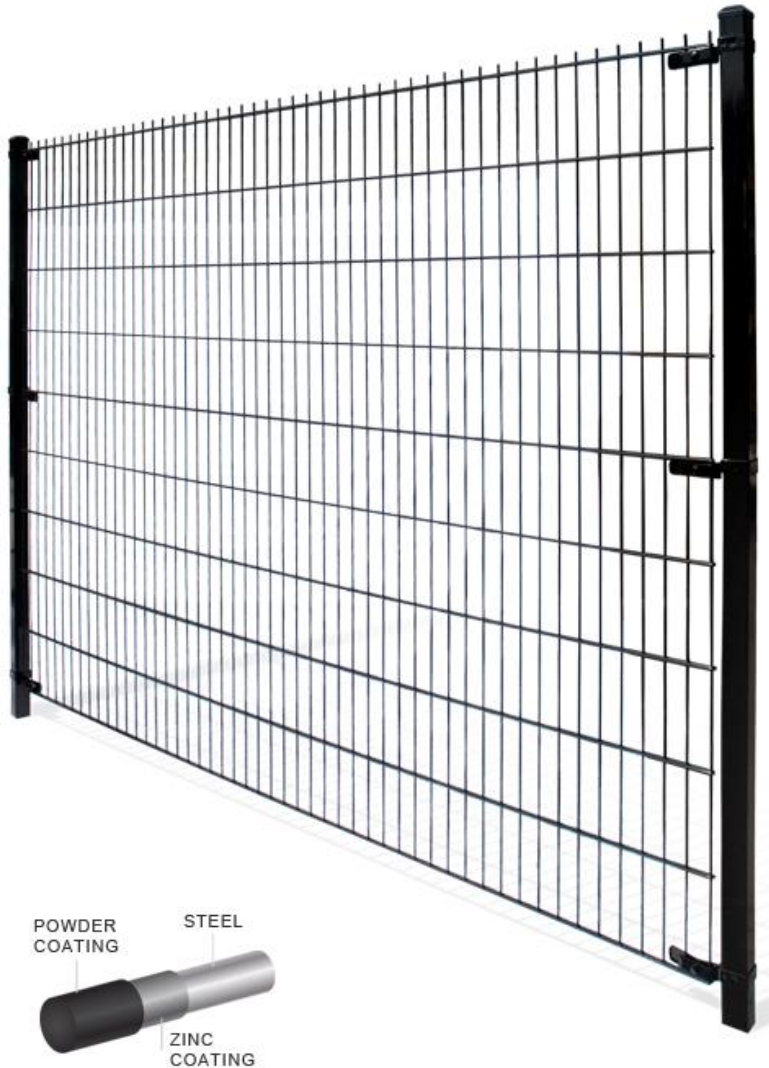

Elite Double Wire

ELITE

Panel	Double wire
Horizontal wire	2 x 4 GA
Vertical wire	1 x 6 GA
Mesh opening	2" x 8" - c/c nominal 1.77" x 7.60" – average inside wires
Standard height	4', 6', 8'
Standard length	8' 3"
Square post	2" x 2" or 3" x 3"
Caps	Aluminum Square
Special Panel Fitting	Versatile brackets adapt to many special applications
Opacity/Openness	13% / 87%
Finish	Pre-galvanized & powder coated