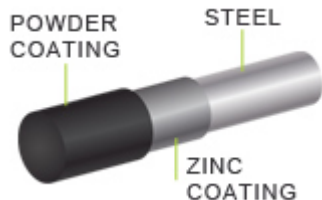

# Omega ECO

Omega ECO	
	Panels installed with V-bends towards each other supports vine growth and forms a trellis for them.
Horizontal wire	6 GA
Vertical wire	6 GA
Mesh opening	2" x 6" - c/c nominal 1.77" x 5.80" – average inside wires
Standard height	4', 5', 6', 8'
Standard length	7' 9"
Square post	2" x 2" or 3" x 3"
Caps	Aluminum Square
Special Panel Fitting	Versatile brackets adapt to many special applications
Opacity/Openness	14.5% / 85.5%
Finish	Pre-galvanized & powder coated