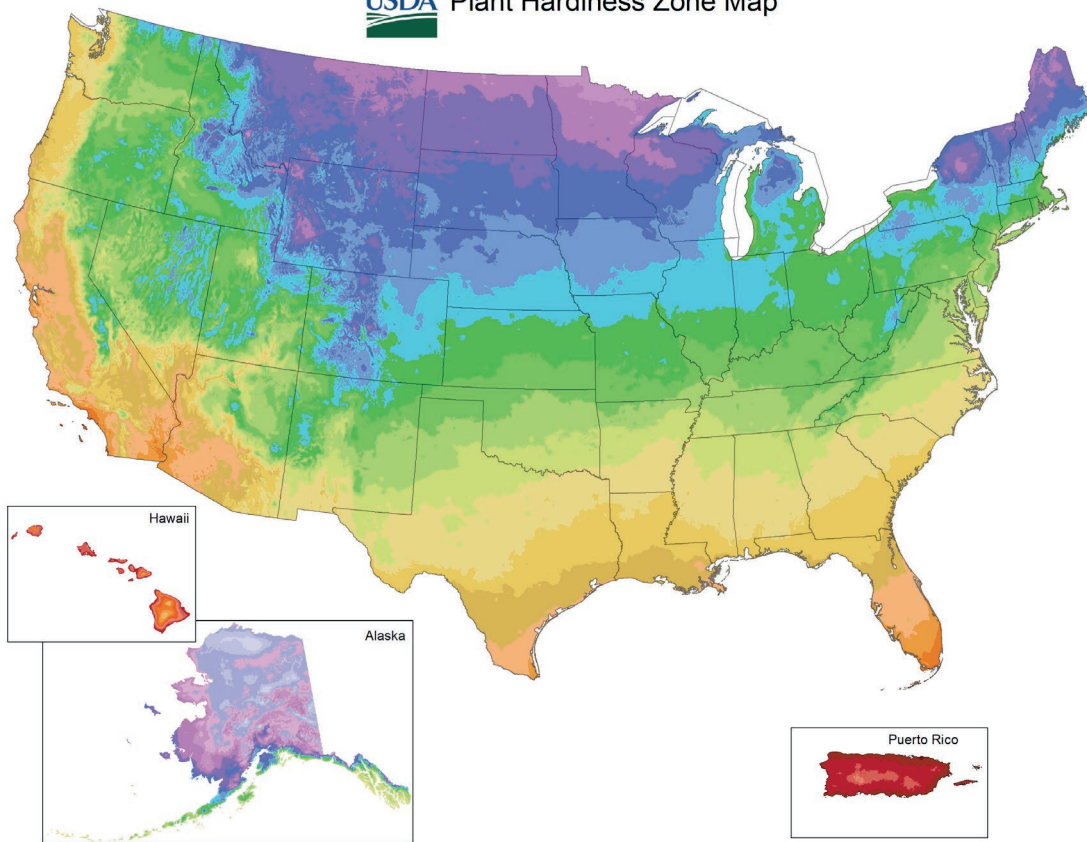

USDA Plant Hardiness Zone Map

ZONE

- 1a
- 1b
- 2a
- 2b
- 3a
- 3b
- 4a
- 4b
- 5a
- 5b
- 6a
- 6b
- 7a
- 7b
- 8a
- 8b
- 9a
- 9b
- 10a
- 10b
- 11a
- 11b
- 12a
- 12b
- 13a
- 13b

www.planthardiness.ars.usda.gov